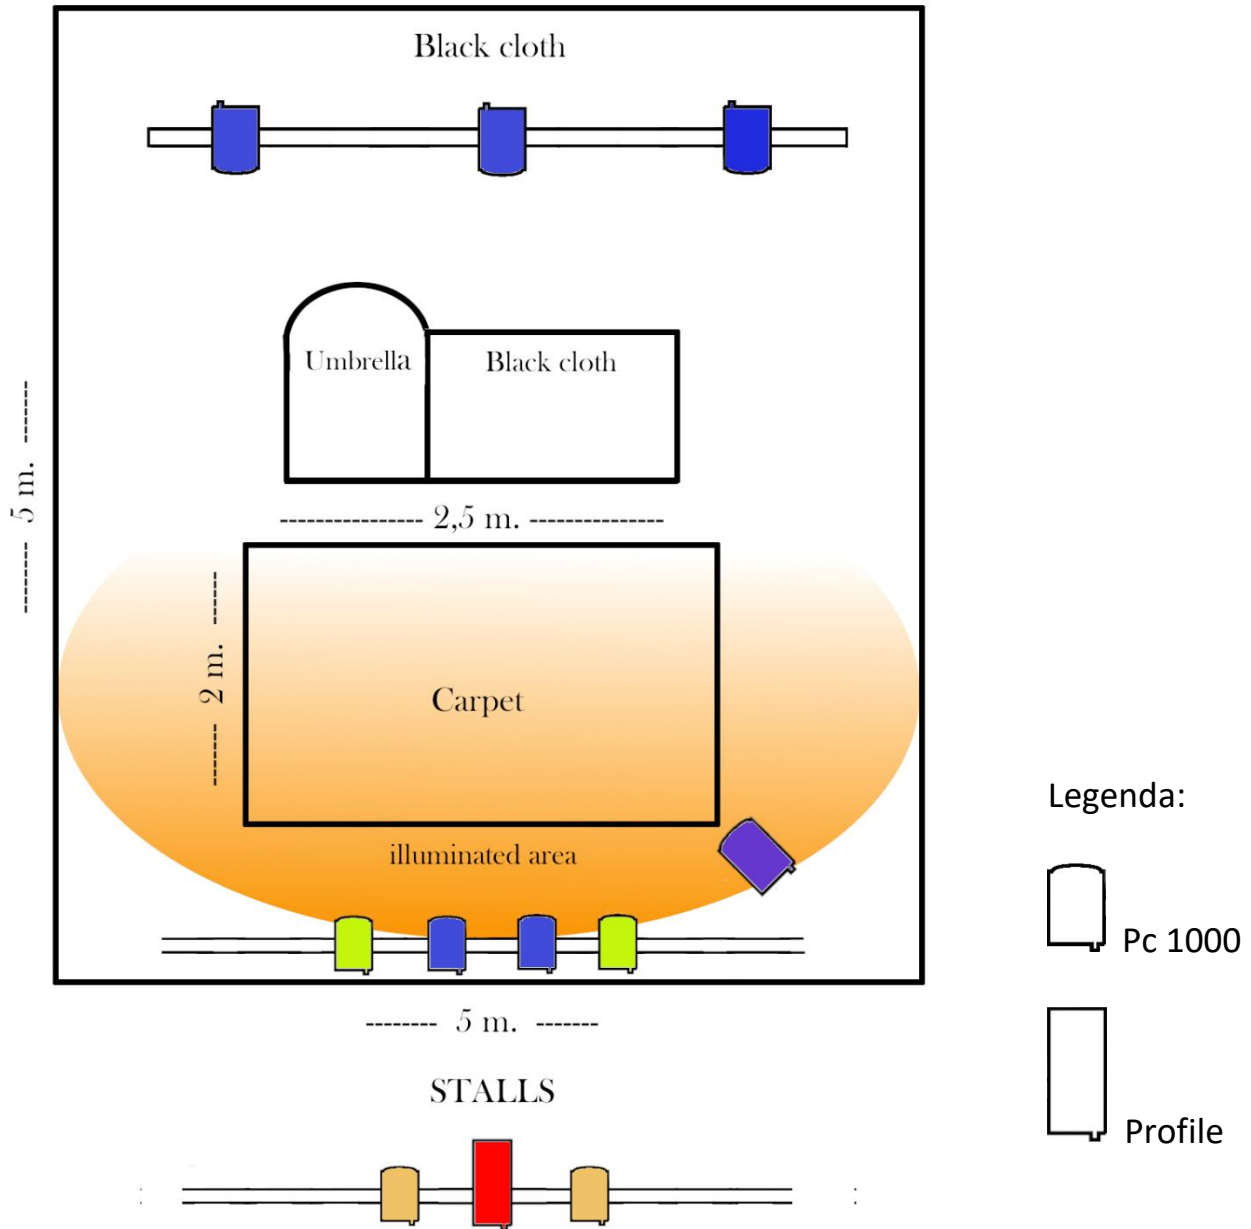

Under the Strings

LIGHT PLAN

Lights: PC1000 or LED RGBW

Lights assignment

Channels	
1	1° Americana: 2 Pc blue
2	Americana in Stalls: 2 Pc Ambra
3	1° Americana: 2 Pc Green
4	Americana in Stalls: Profile Red
5	1 Pc blue on right side stage
6	Backlight Americana: 3 Pc blue