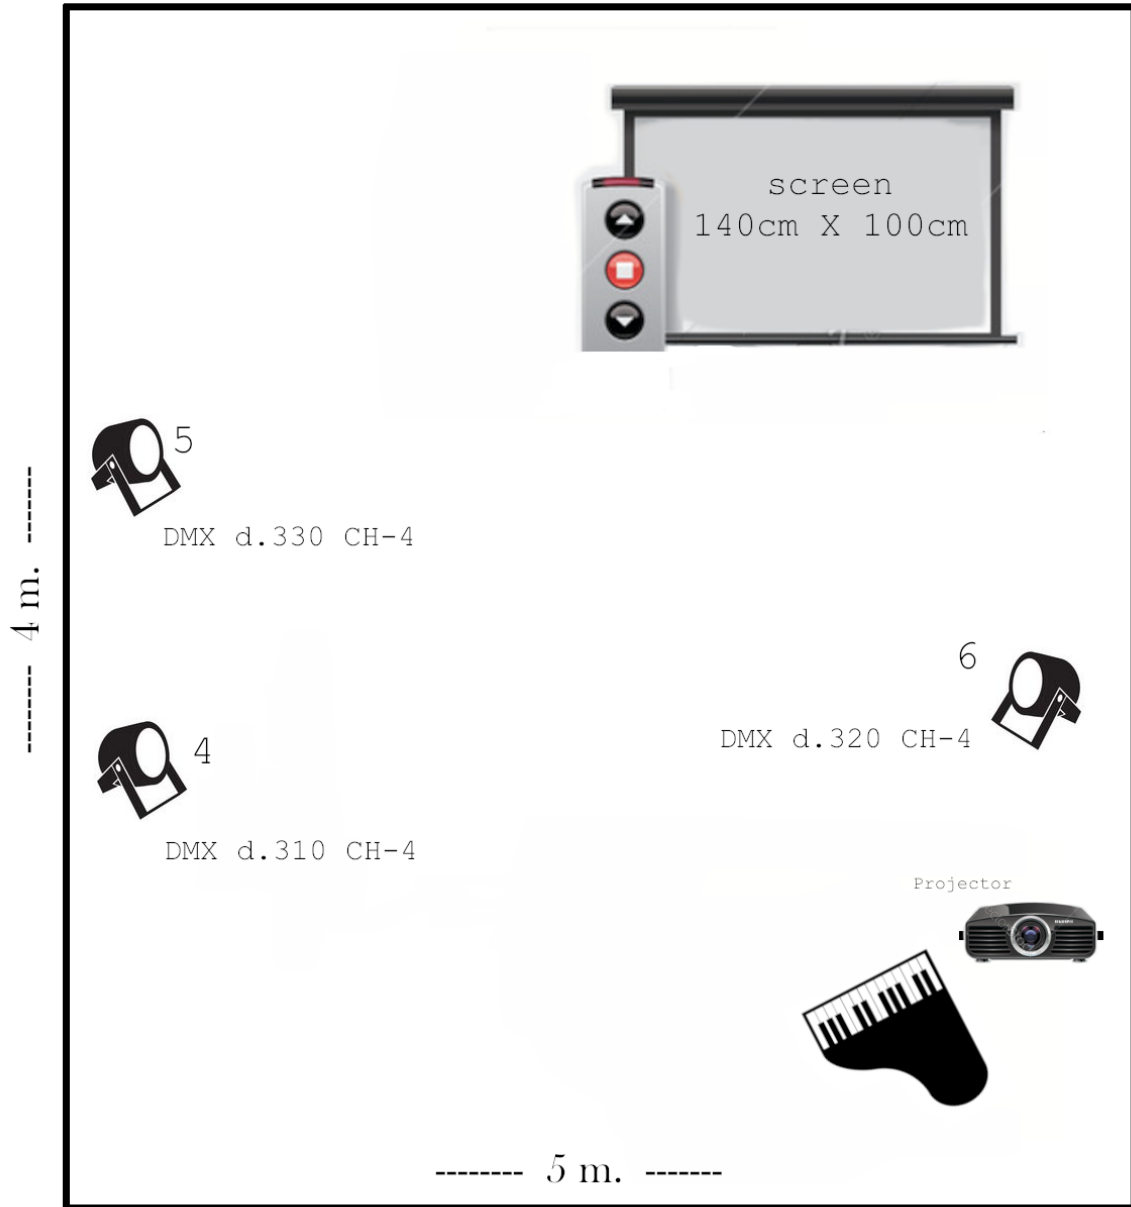

Casa con Bambole Rotte
(House with Broken Dolls)

LIGHT PLAN

STALLS